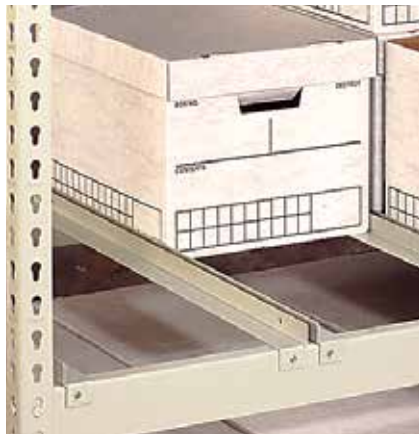

- Assembles without special tools
- Records can be retrieved from both sides
- Units can be added as needed
- Two shelf types available: particle board and steel box supports (see particle board sizes on page xx)
- 42" wide units hold 3 boxes across
- 69" wide units hold 5 boxes across
- Various unit heights are available

Record Storage Units

RivetRite Record Storage Units aid in records management by providing an organized solution for high density archive storage applications.

Two types of units are available; one that uses particle board (or another solid shelf deck material) and an all-steel unit with specially designed box supports.

Add-on units utilize a common Tee Post between units to save time during assembly.

Record Storage Box Supports

Steel Box Supports are an alternative to solid shelf decks.

They allow air to circulate around the entire box, helping to reduce moisture and musty smells. They align with holes pre-punched in the special double rivet beams and are secured with nylon button fasteners. They are included with the units shown at the bottom of the table to the right.